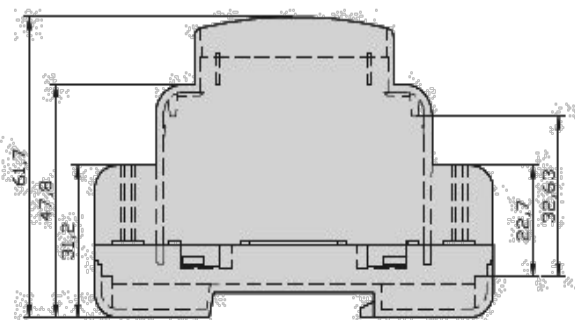

DIN RAIL MODULAR ENCLOSURES

MR9/K SERIES, 9 MODULE ENCLOSURE

MR9/K

Modular Housing, 9 unit, H 53 mm, for mounting on Omega Rail acc. to DIN EN 50022. It is suitable to house analogue and digital instrumentation. Snap-in locking between base and cover. The interconnection area is slotted and can be open or covered with the relevant terminal covers. Custom drilling on any side (windows, holes, slots). Made in Blend PC/ABS, on request in class UL94V0, in RAL7035 grey. **Special colours on request.**

Materiale material

BLEND PC/ABS

Colore colour

RAL7035 GREY

units	1	2	3	4	5	6	9	12
width	17.5	35	52.5	70	87.5	105	157.5	210

Dimensions

Accessories