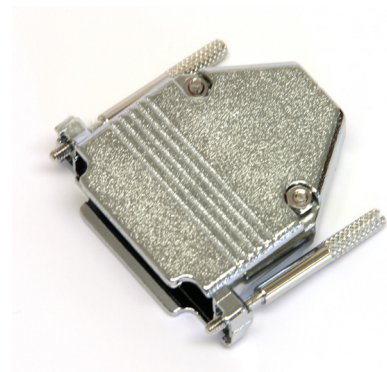

ECONOMY, SCREW TOGETHER HOODS, LONG SCREWS

CCOV-MEL SERIES

TECHNICAL SPECIFICATIONS

Material: Zinc, Nickel Plated
Operating Temperature: -40°C to +120°C
Cable Entry: Top Entry
Cable Diameter: Up to 16 mm
Thumbscrews: UNC 4-40