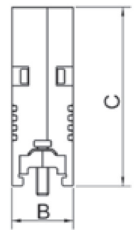

#### TECHNICAL SPECIFICATIONS

Material: Zinc, Nickel Plated  
 Operating Temperature: -40°C to +120°C  
 Cable Entry: Top Entry  
 Cable Diameter: Up to 16 mm  
 Thumbscrews: UNC 4-40

#### FEATURES

- Available in sizes 9-15-25-37-50
- Re-openable
- Suitable for any common Sub-D connector

| Size   | Cable Diameter |
|--------|----------------|
| 9-way  | 7 mm           |
| 15-way | 11 mm          |
| 25-way | 11 mm          |
| 37-way | 16 mm          |
| 50-way | 16 mm          |

| Size   | Product Code |
|--------|--------------|
| 9-way  | CCOV9-ME     |
| 15-way | CCOV15-ME    |
| 25-way | CCOV25-ME    |
| 37-way | CCOV37-ME    |
| 50-way | CCOV50-ME    |

| Size   | Dim A | Dim B | Dim C |
|--------|-------|-------|-------|
| 9-way  | 31,4  | 16,2  | 48,3  |
| 15-way | 40,2  | 16,2  | 48,3  |
| 25-way | 53,0  | 16,2  | 48,3  |
| 37-way | 69,2  | 16,2  | 48,3  |
| 50-way | 67,0  | 19,7  | 48,4  |