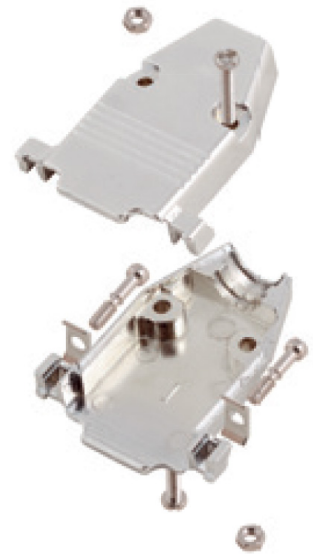

### ECONOMY, SCREW TOGETHER HOODS, SHORT SCREWS

#### TECHNICAL SPECIFICATIONS

Material: Zinc, Nickel Plated  
 Operating Temperature: -40°C to +120°C  
 Cable Entry: Top Entry  
 Cable Diameter: Up to 16 mm  
 Thumbscrews: UNC 4-40

#### FEATURES

- Available in sizes 9-15-25-37-50
- Re-openable
- Suitable for any common Sub-D connector

| Size   | Cable Diameter |
|--------|----------------|
| 9-way  | 7 mm           |
| 15-way | 11 mm          |
| 25-way | 11 mm          |
| 37-way | 16 mm          |
| 50-way | 16 mm          |